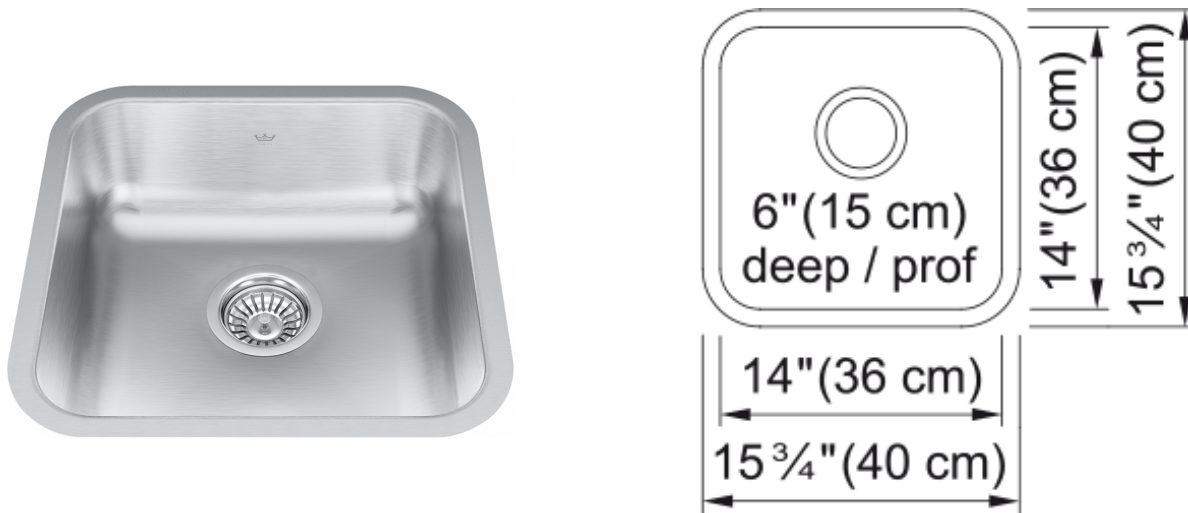

# Steel Queen Undermount Sink QSUA1616-6N | 122.0620.107

### Aspect

Sink type	Sink
Type of material	Stainless steel
Number of bowls	1
Color	Steel
Surface finish	Silk

### Product Dimensions

Exterior size: right to left	15.748
Exterior size: front to back	15.748
Large bowl size: right to left	14.173
Large bowl size: front to back	14.173
Large bowl: depth	5.906